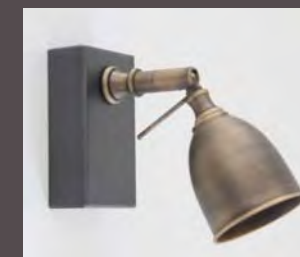

Réf. AP159

Source / Source : T.B.T
Douille / Lampholder : GY 6.35
Puissance / Max. Wattage : 35 W
Classe / Class : I
Saillie / Projection : 140 mm
Patère / Case : 90X50X25 mm
Poids / Weight : 0.220 kg

AP159.12	Laiton Antique / Antique Brass
AP159.17	Nickel Brillant / Polished Nickel
AP159.18	Nickel Brossé / Brushed Nickel
AP159.24	Graphite / Graphite
AP159.25/12	Noir + Laiton Antique / Black + Antique Brass
AP159.25/17	Noir + Nickel Brillant / Black + Polished Nickel
AP159.25/18	Noir + Nickel Brossé / Black + Brushed Nickel
AP159.26/10	Métal Fusil + Bronze Foncé / Metal Stone Canon Gray + Dark Bronze